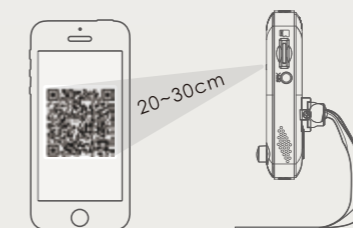

WiFi Setup

Set up the wifi of the camera on the fly.

1. 1 Don't need a computer to configure the camera for WiFi setup.
2. 2 A mobile device is enough to do this WiFi setup of the camera.
3. 3 Make true the plug and play setup.

IC717HD