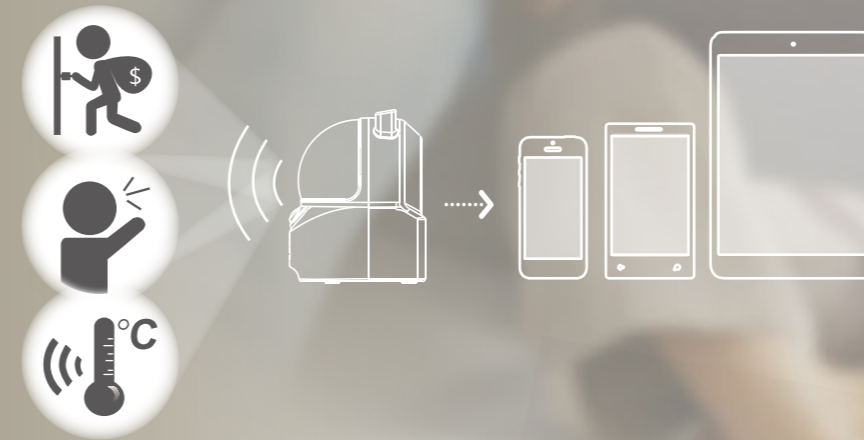

MacOS Software

1. 1 Free video management software for MacOS 10.7.0 and above.
2. 2 Up to 6 channel video display.
3. 3 Support 11 languages.
4. 4 Remote SD card recorded video playback.
5. 5 Full control of the camera settings.

Private Cloud DVR Solution (SD card)

1. 1 Private cloud DVR solution turns your camera into all-in-one home security system with no extra recording hardware needed.
2. 2 Free mobile/tablet app for playback video on your phone both live and past event from anywhere, anytime.
3. 3 Smart motion recording with PIR sensor can help you to save up disk space and record for weeks with 32GB card.

PIR (Body sensor)

1. 1 Equipped with the best quality PIR components from Panasonic.
2. 2 The effective distance is up to 7 meters, best designed for indoor usage.
3. 3 During summer time when the room temperature is close to body temperature, most PIR sensors in the market are not working properly. The PIR sensor we used is the best under this tough condition.

Alarm Notification

The mobile device will receive alarm notification immediately when the alarm is triggered and the video is recorded in SD card for later evidence usage. The alarm could be from PIR, motion, sound or temperature.

For those places like green house or warehouse that is very sensitive to temperature changes, the mobile device will receive the alarm notification once when the temperature is out of the specified range.

Smart Cloud Storage